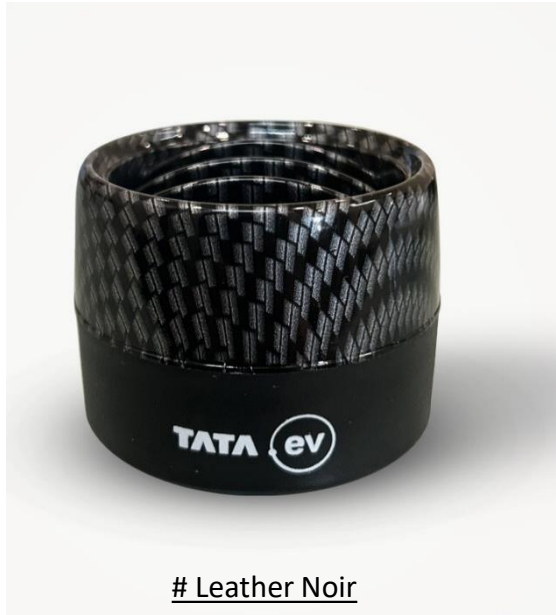

[Scan for User Manual](#)

[Scan for Product Video](#)

S.No	Part No.	Description	Applicability
1	885732003588	Wireless Kit	All Variant

❑ Car Perfumes -Organic

Leather Noir

Moroccan Wood

White Linen

Features:-