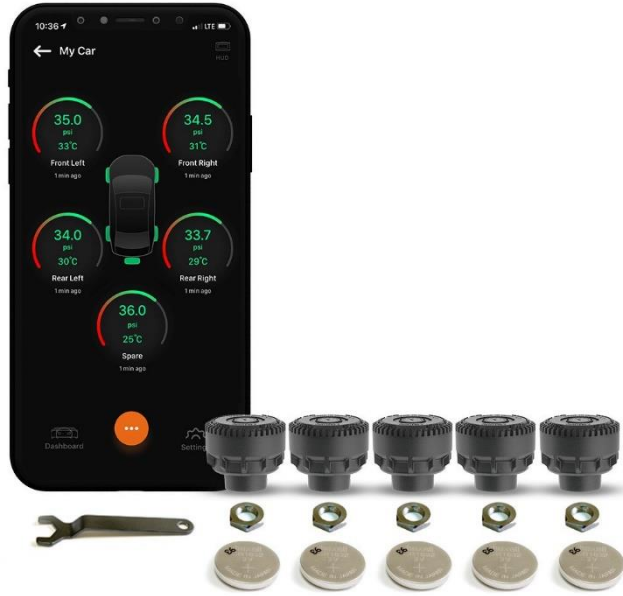

TPMS

TPMS Features:-

- Measure air pressure on each tyre.
- Real time air pressure monitoring system

Advantages:-

- Bluetooth app based system.
- Safe driving without any worry.

Front Parking Sensor-

- Enhance your parking precision with front parking sensor.
- Range-0.8 meter distance coverage
- 70 degree vertical height

Benefits:-

- Easy installation .
- 2 Years of product warranty.