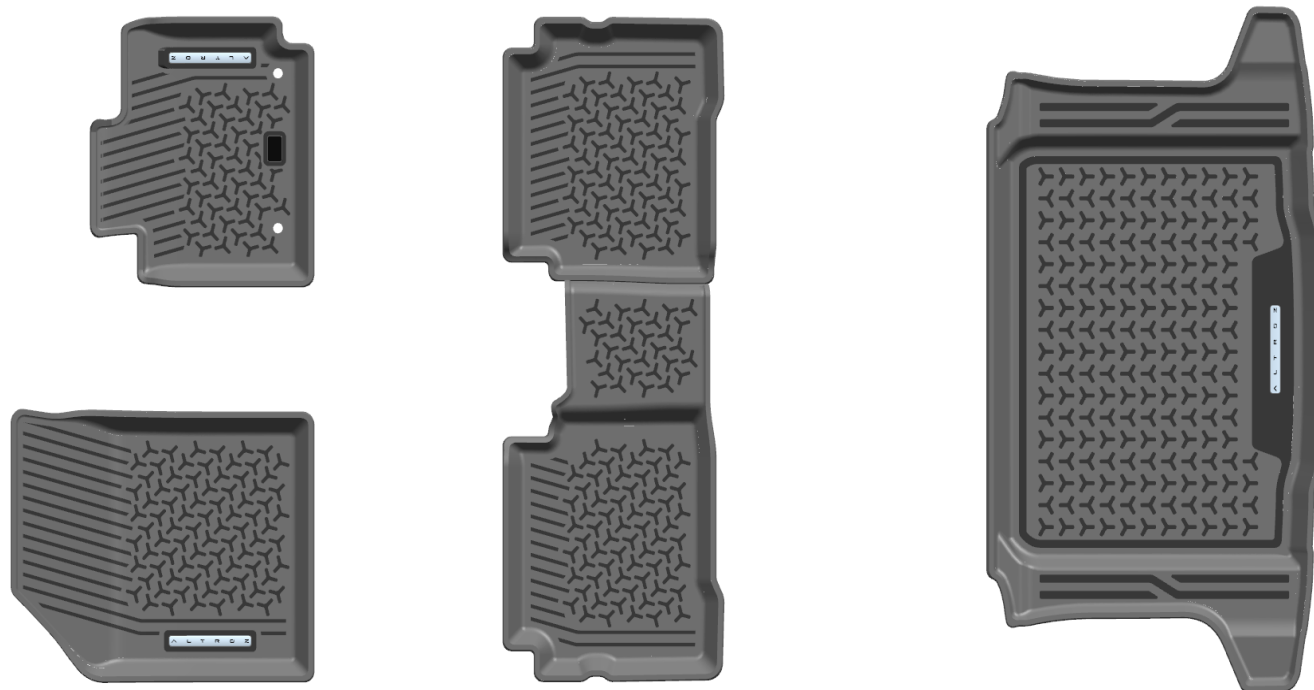

❑ 3D Mat

Features:-

- Premium 3D mat which add comforts & style to your car.
- Perfect fit the floor with raised edge.
- Altroz branding enhance the product look.

Advantages:-

- Easily to clean & washable.
- Driver side eyelet lock gives protection against slipping of mat.
- Provide shield against spills & debris.
- Specially designed for Altroz.

Benefits:-

- Efficiently protect the car from dirt, mud, snow, water & oil.
- 2 Years of product warranty.

S.No	Part No.	Description	Applicability
1	885732003831	3D Mats Cabin + Trunk	All Variant
2	885732003832	3D Trunk Mat Altroz	All Variant

July_25