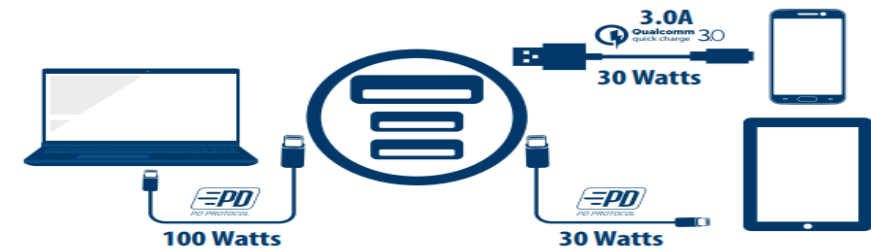

S.No	Part No.	Description	Applicability
1	885732003591	Car Charger 160 Watt	All variant

July_25