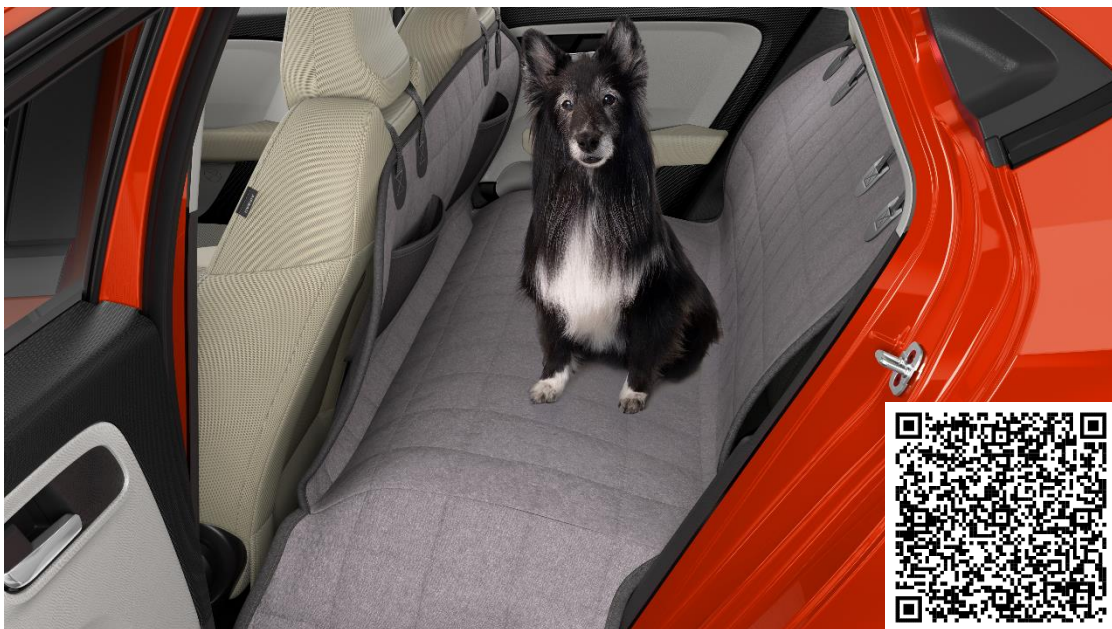

❑ Car Pet Accessories

Pet Sheet

[Scan for Installation Video](#)

Pet Car Seat Belt

Pet Bowl

Features:-

➤ **Pet Sheet**

- Protect your seat to get scratched & dirty from pets.
- Car Pet seat cover is designed with 2 additional side folds.
- Easy to clean, tough and exceptional scratch-proof, 100% waterproof.
- Openable side cover to seat a person with pet.