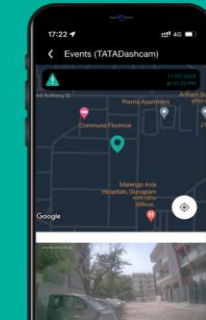

Capture Photo