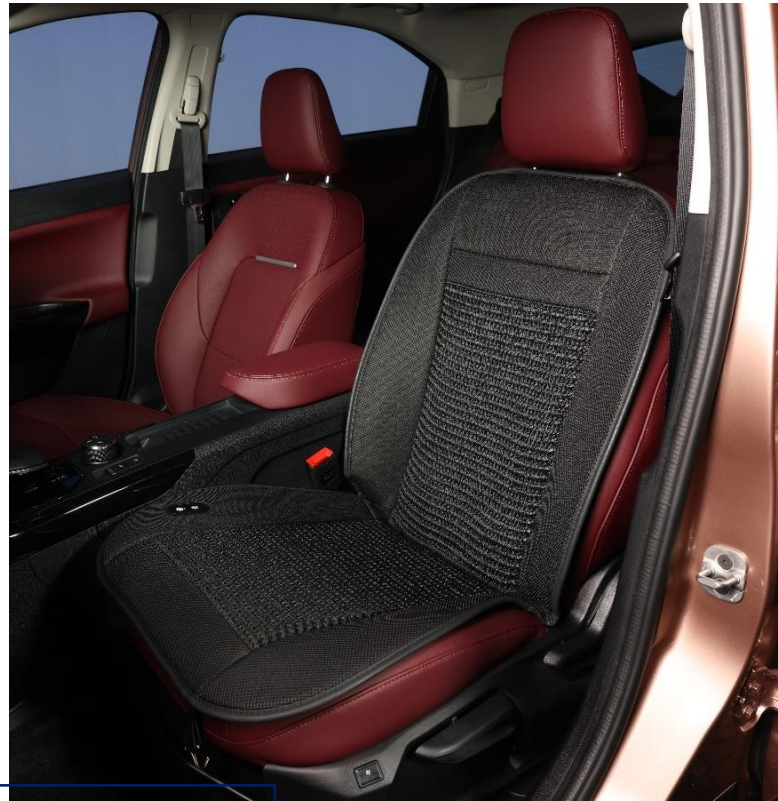

TMGA Products

Universal Products

❑ Ventilated Seat Massager

[Scan for Installation Video](#)

Features:-

- Ventilated cooling seat with massager.
- Inbuilt Fan on seat

Advantages:-

- Button operated function for cooling & massager.
- Perfect for long periods of driving.
- Operates at 12V power input