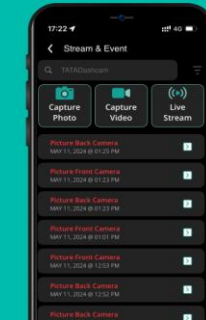

Live Stream Of All Cameras