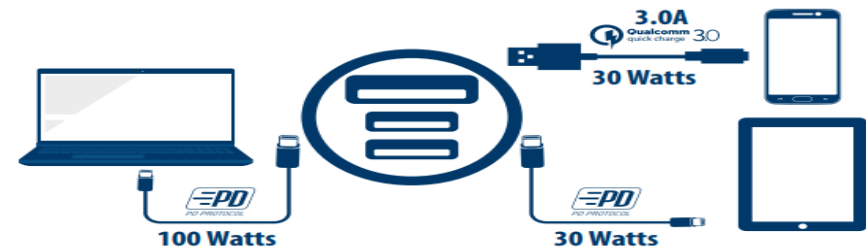

S.No	Part No.	Description	Applicability
1	885732003591	Car Charger 160 Watt	All PV & EV Models

April 2025