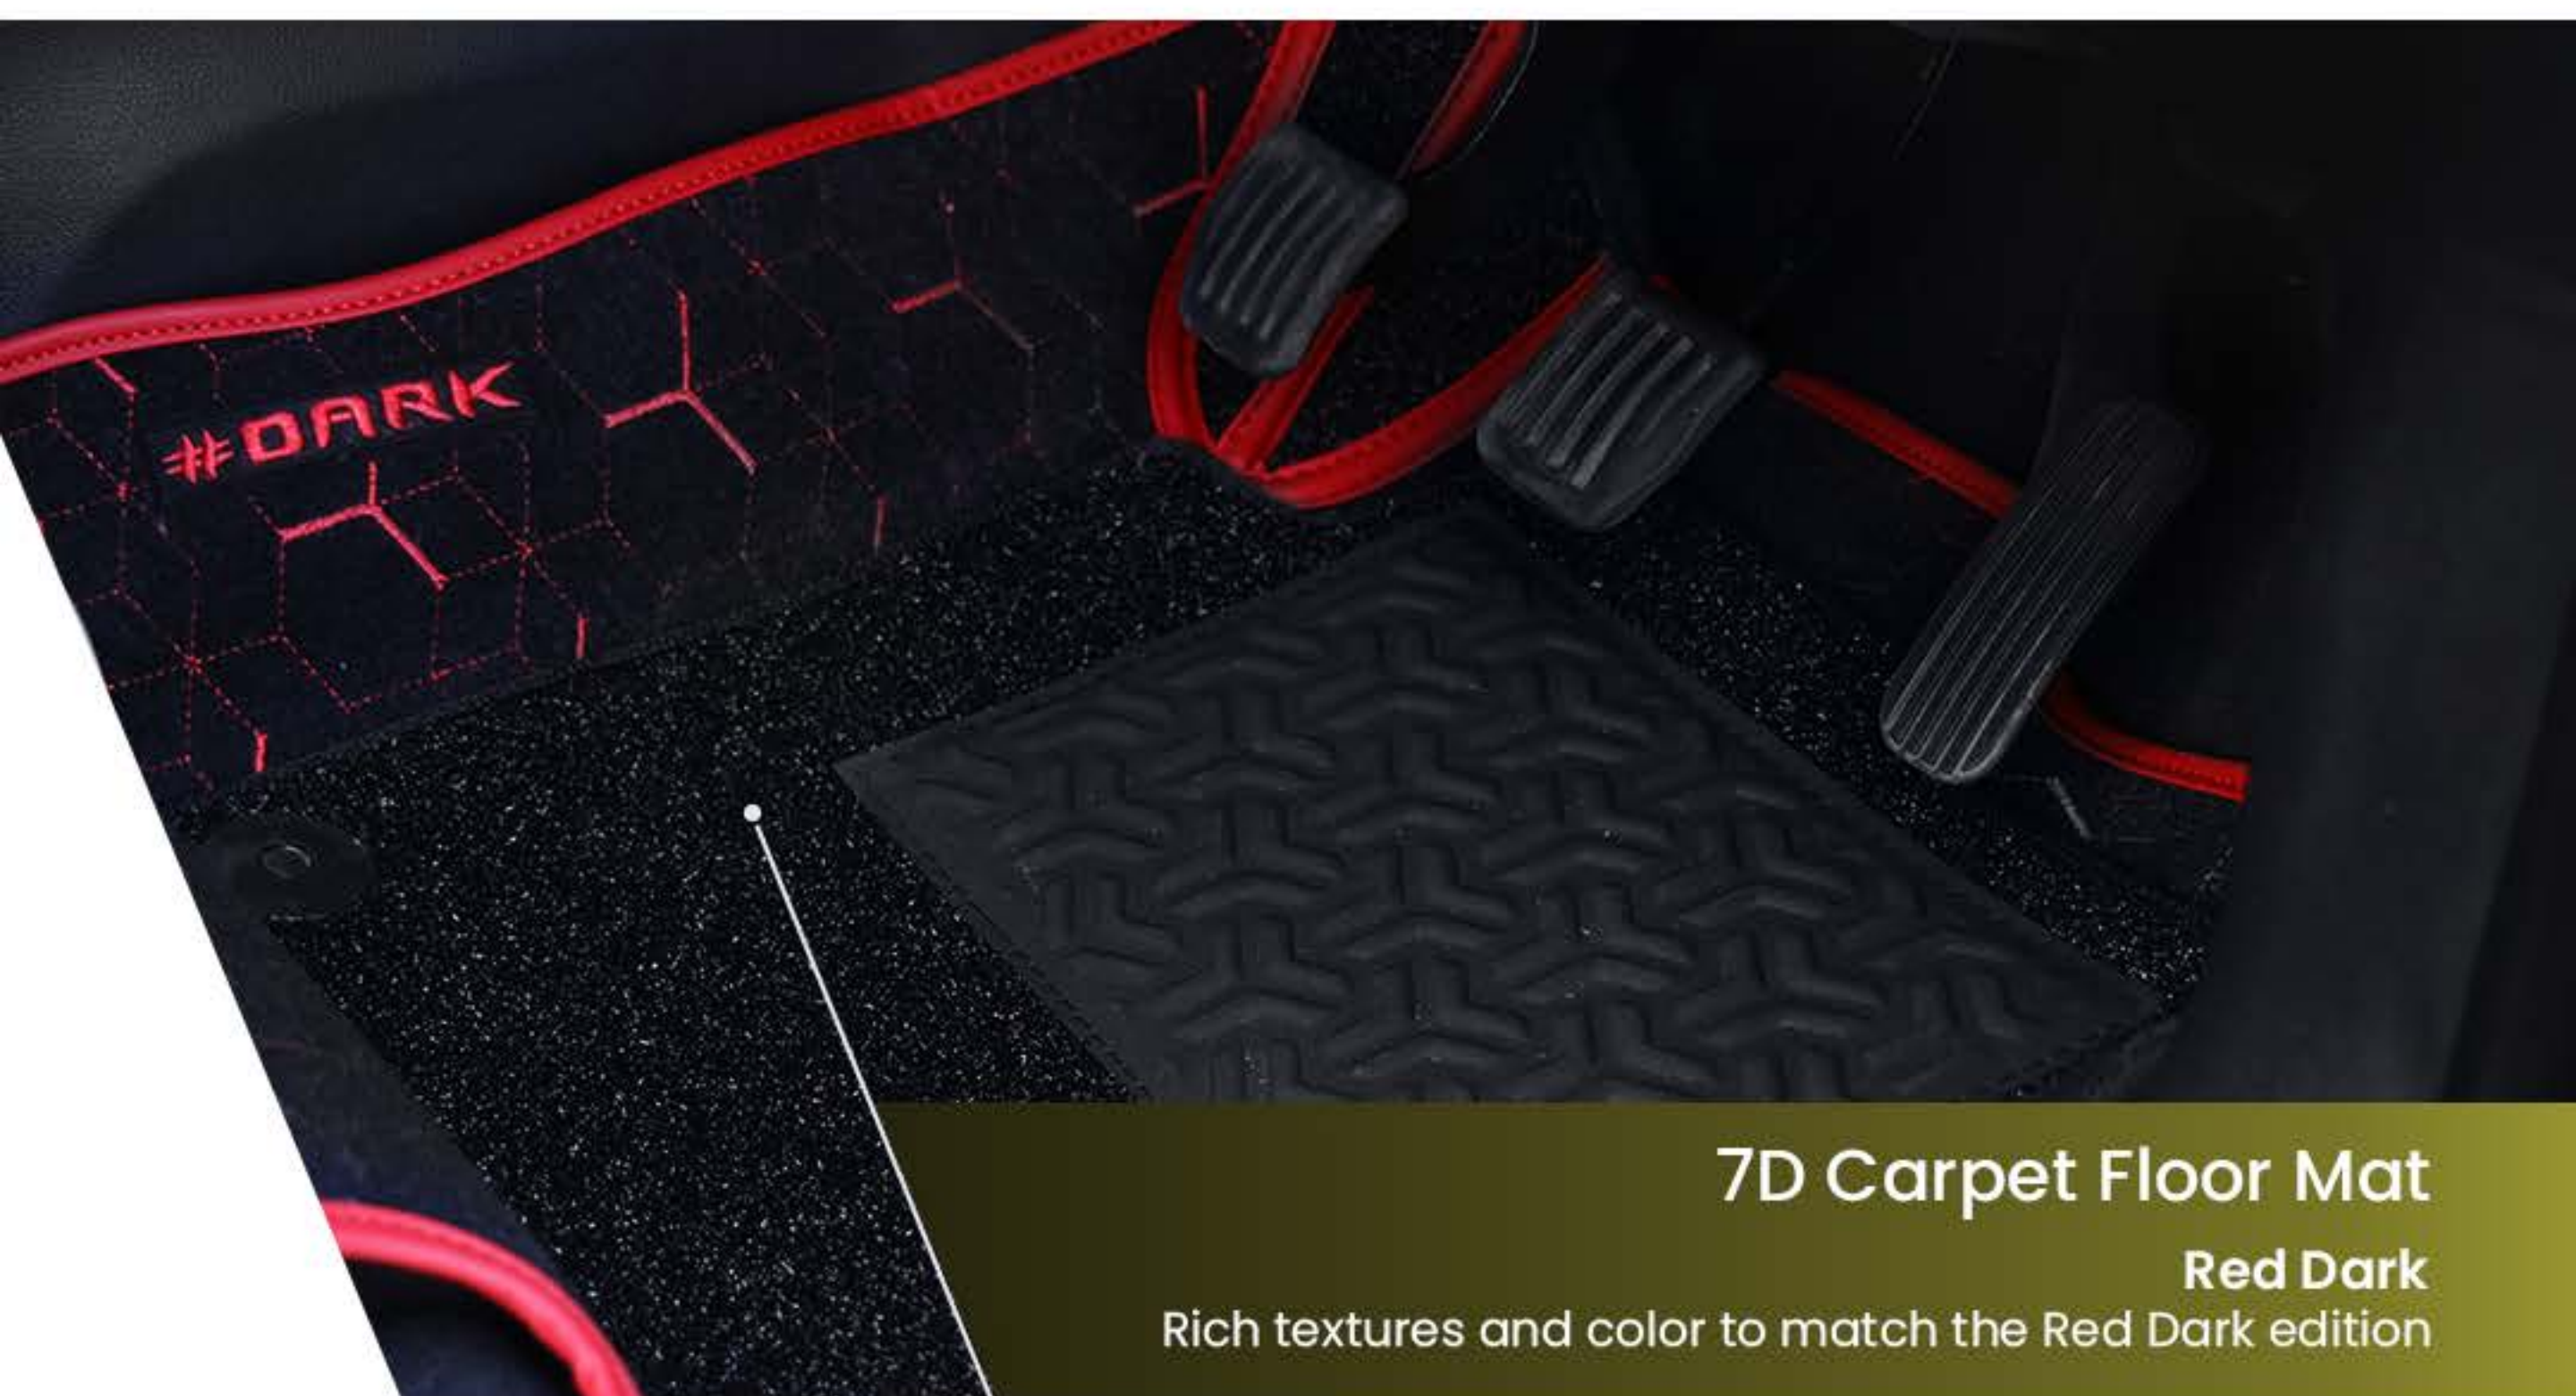

7D Premium Mat

Multi-layer luxury mat with raised edges for spill protection

7D Carpet Floor Mat

Red Dark

Rich textures and color to match the Red Dark edition