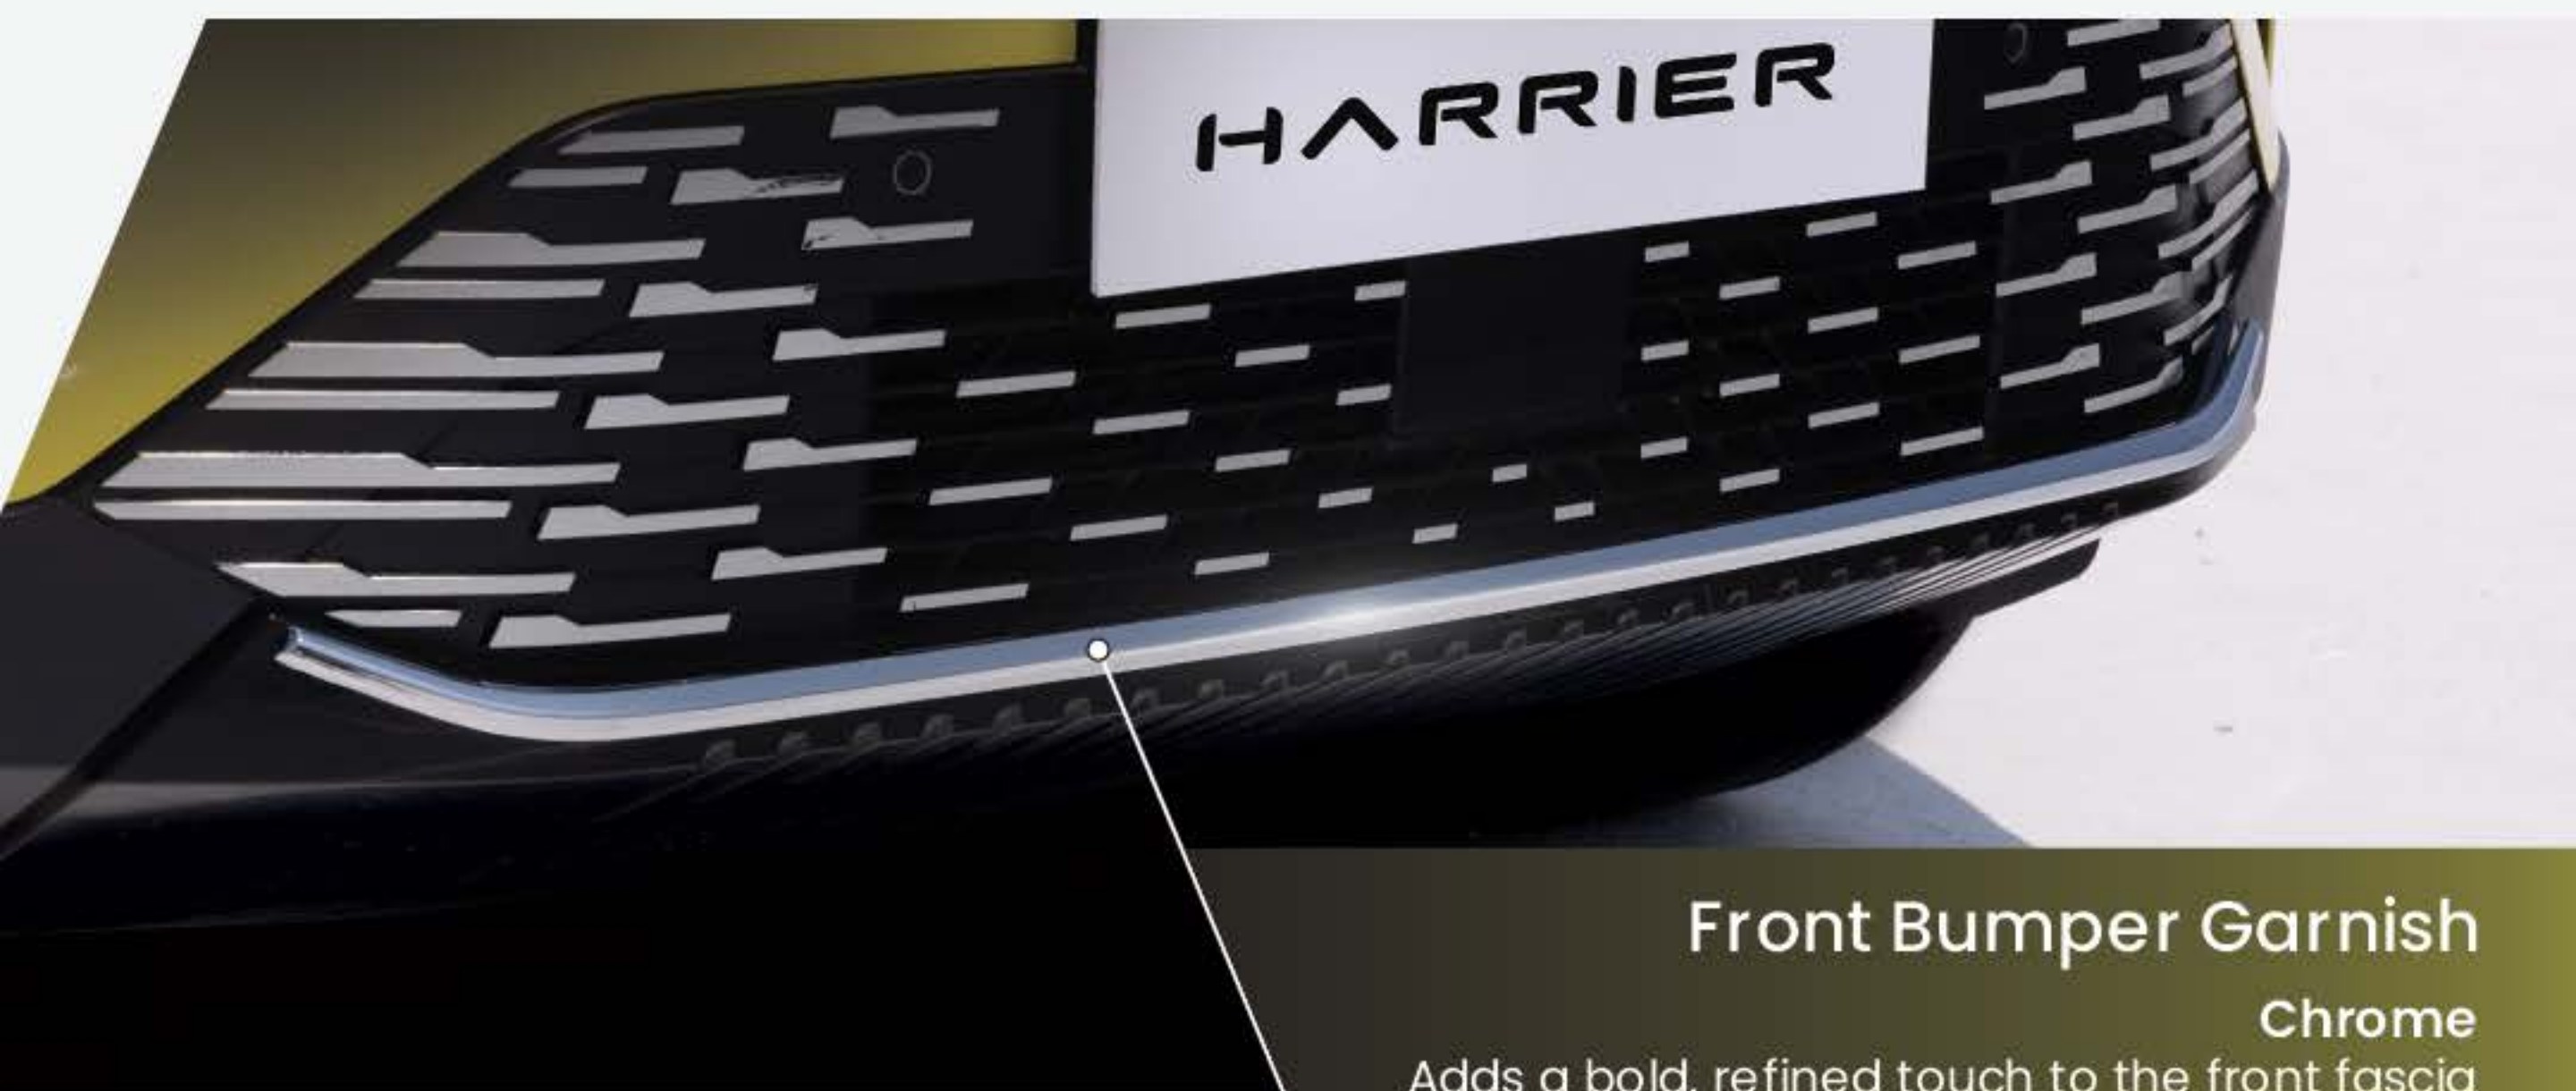

Front Bumper Garnish

Chrome

Adds a bold, refined touch to the front fascia