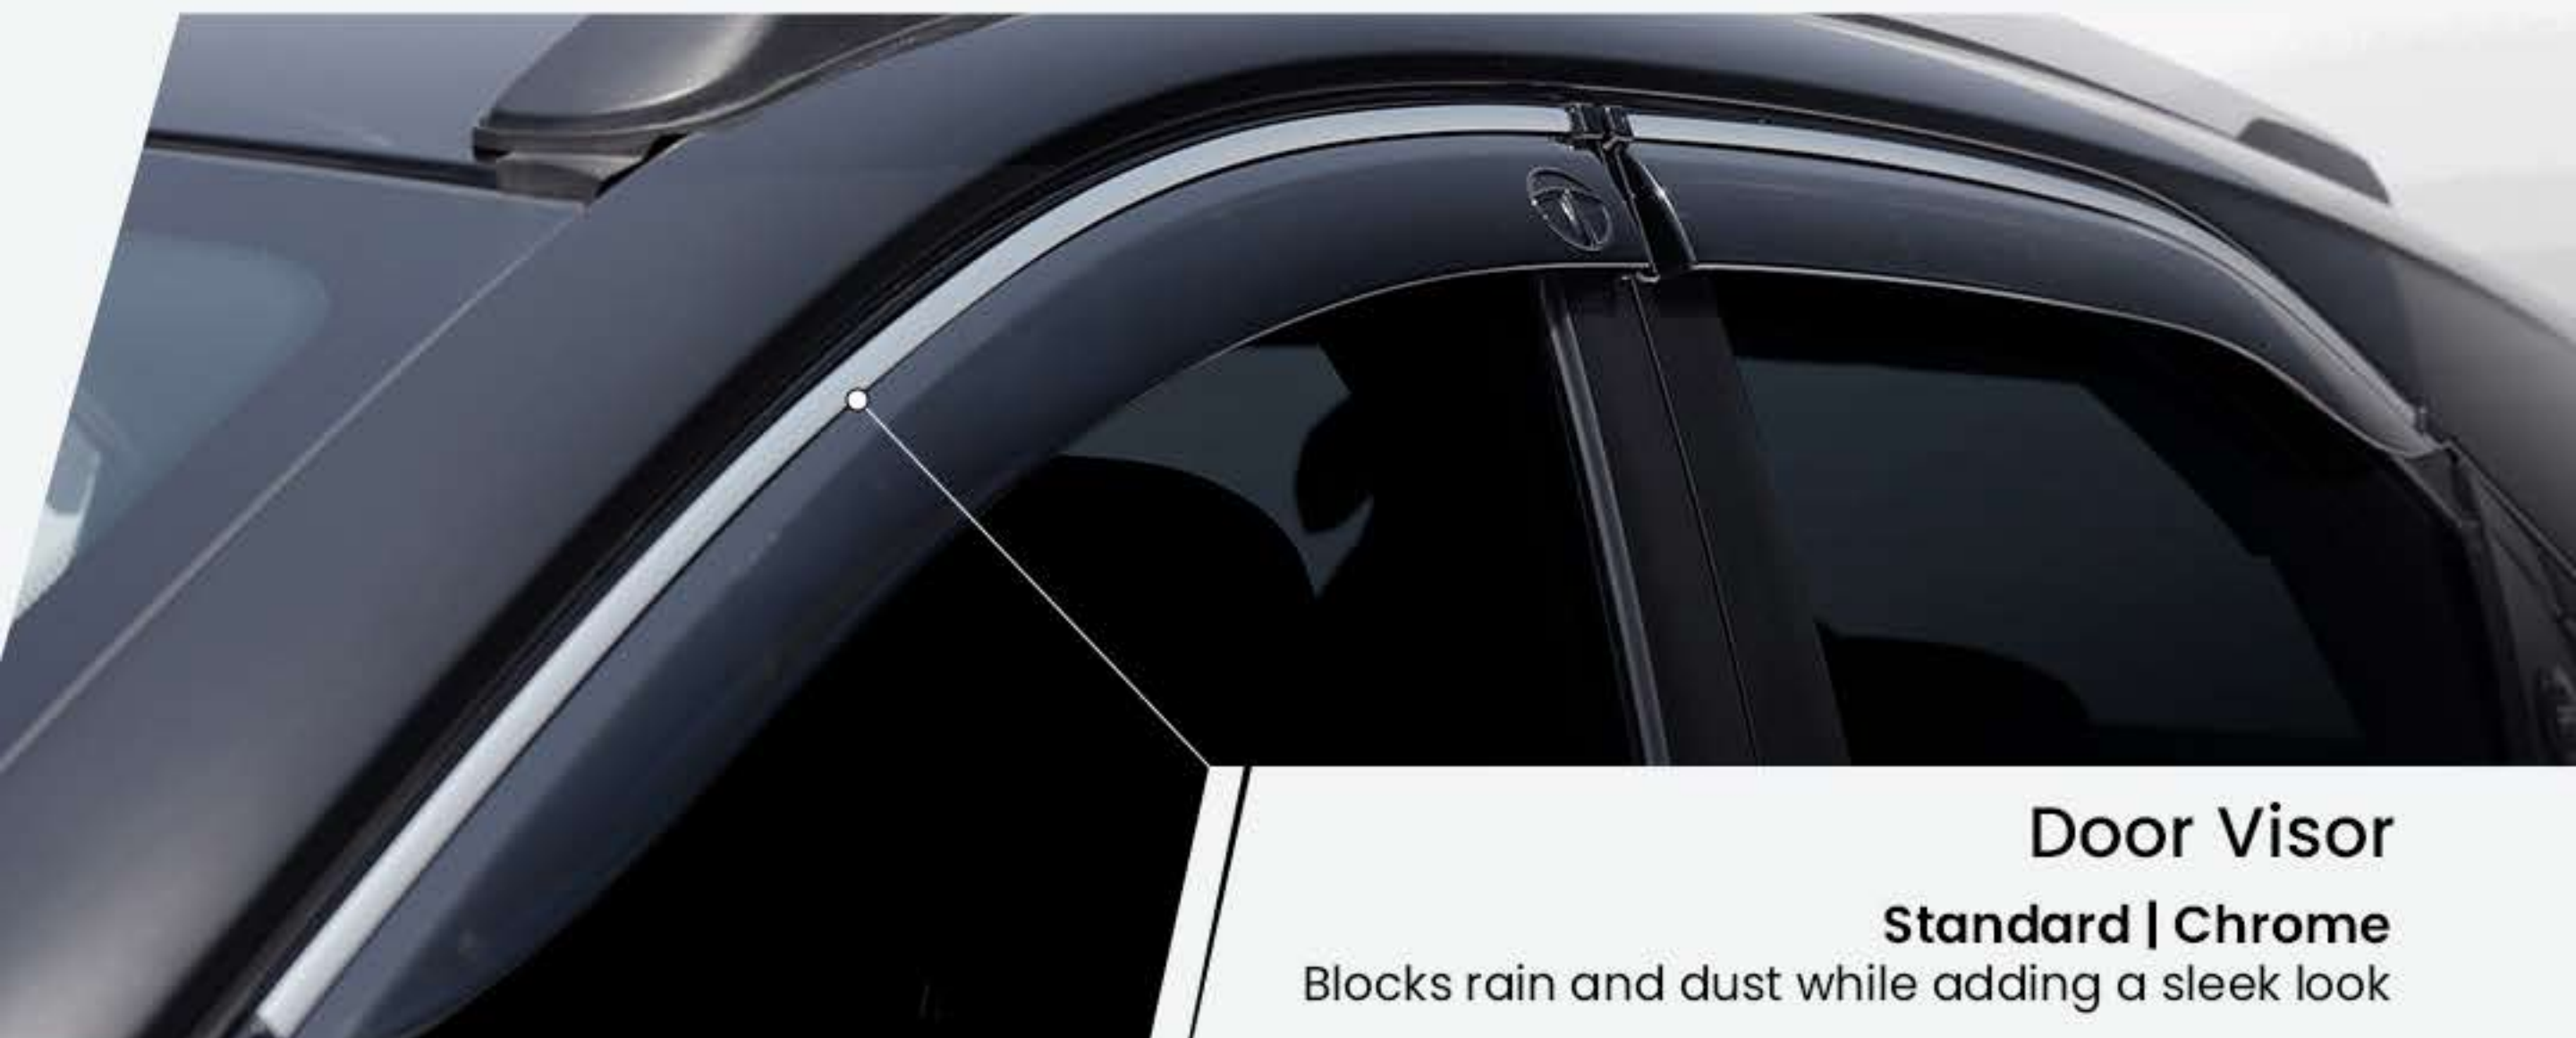

A little shine every time you open your SUV

Door Edge Guard

Chrome

Protect your edges, look sharp doing it

Door Visor

Standard | Chrome

Blocks rain and dust while adding a sleek look

Tail Gate Garnish