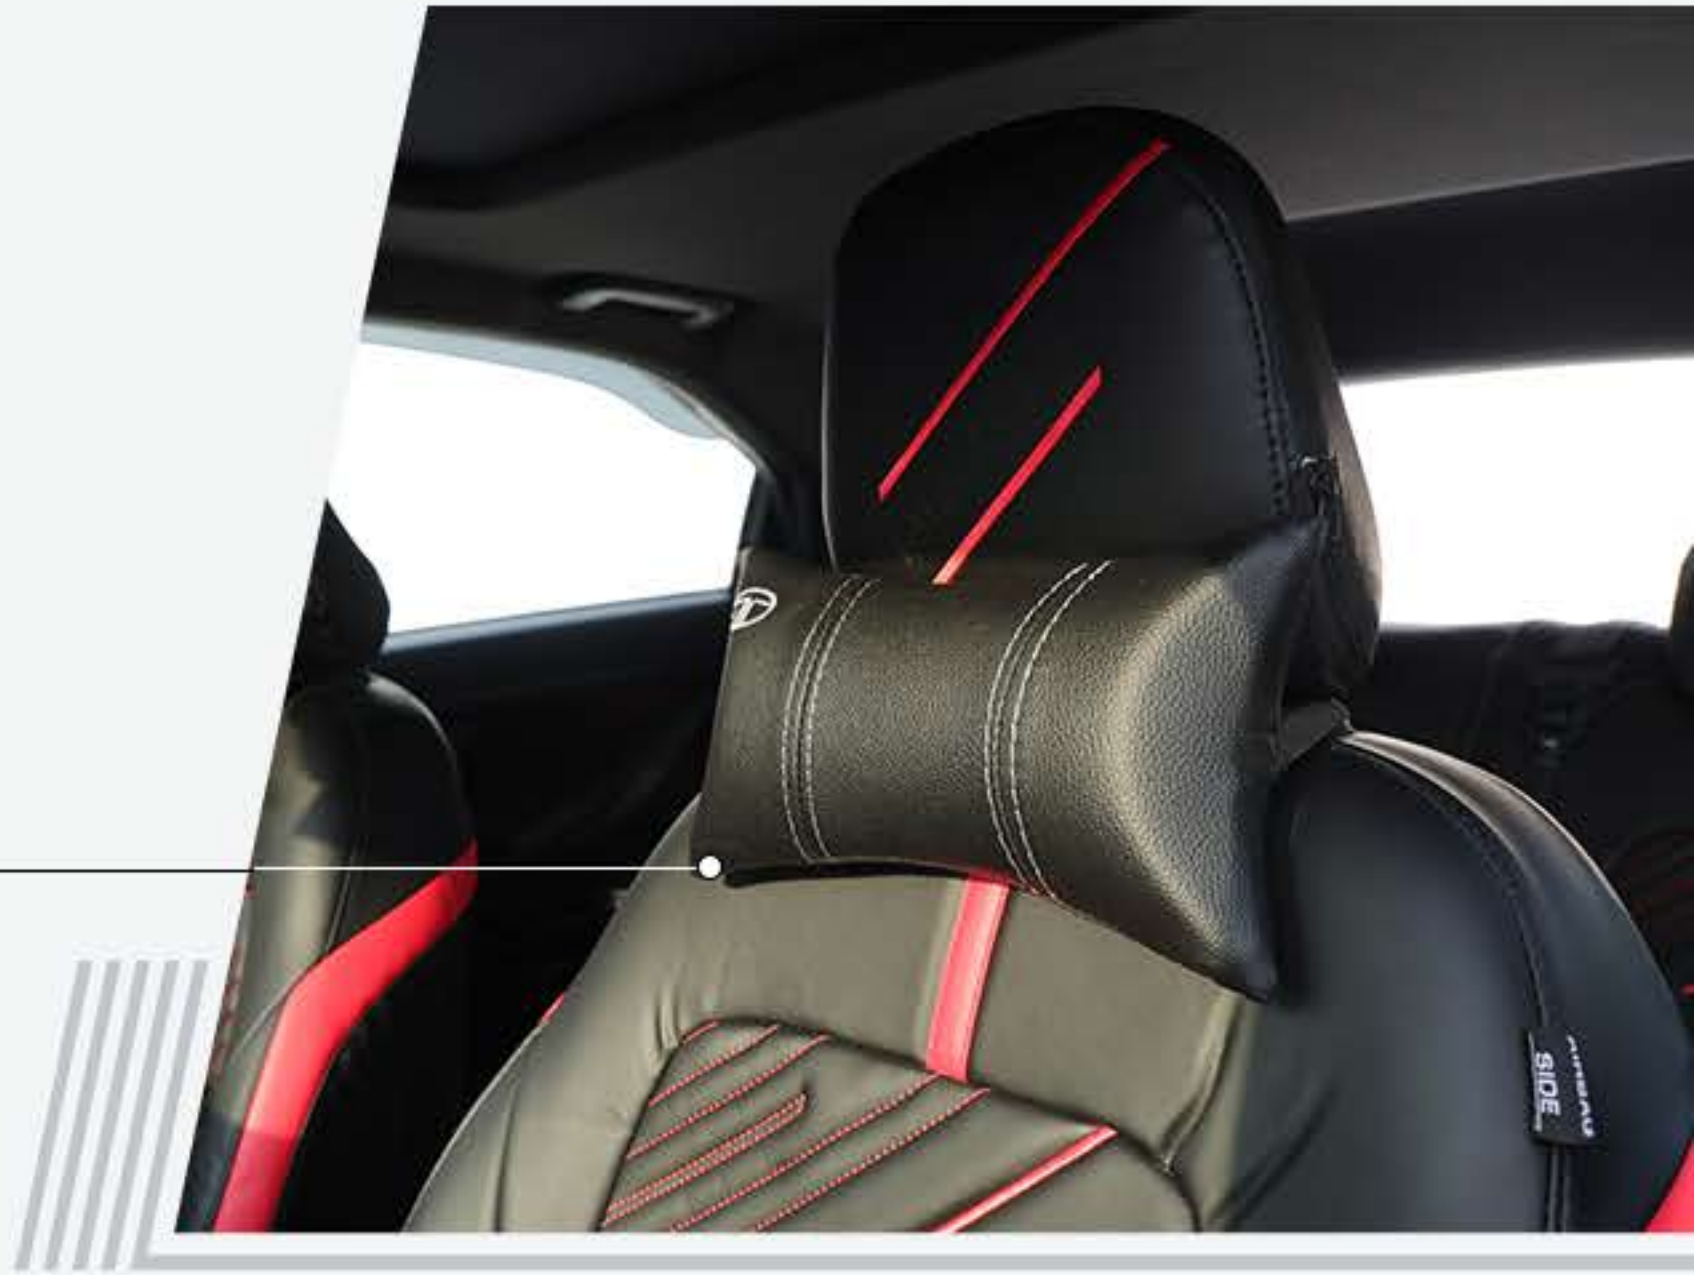

Charger with Retractable Cable 120W

Tangle-free charging with a compact, retractable design

Car Inverter

Power up small appliances or devices on the go

Neck Support Pillows

Relax during journeys and give your neck the rest it deserves