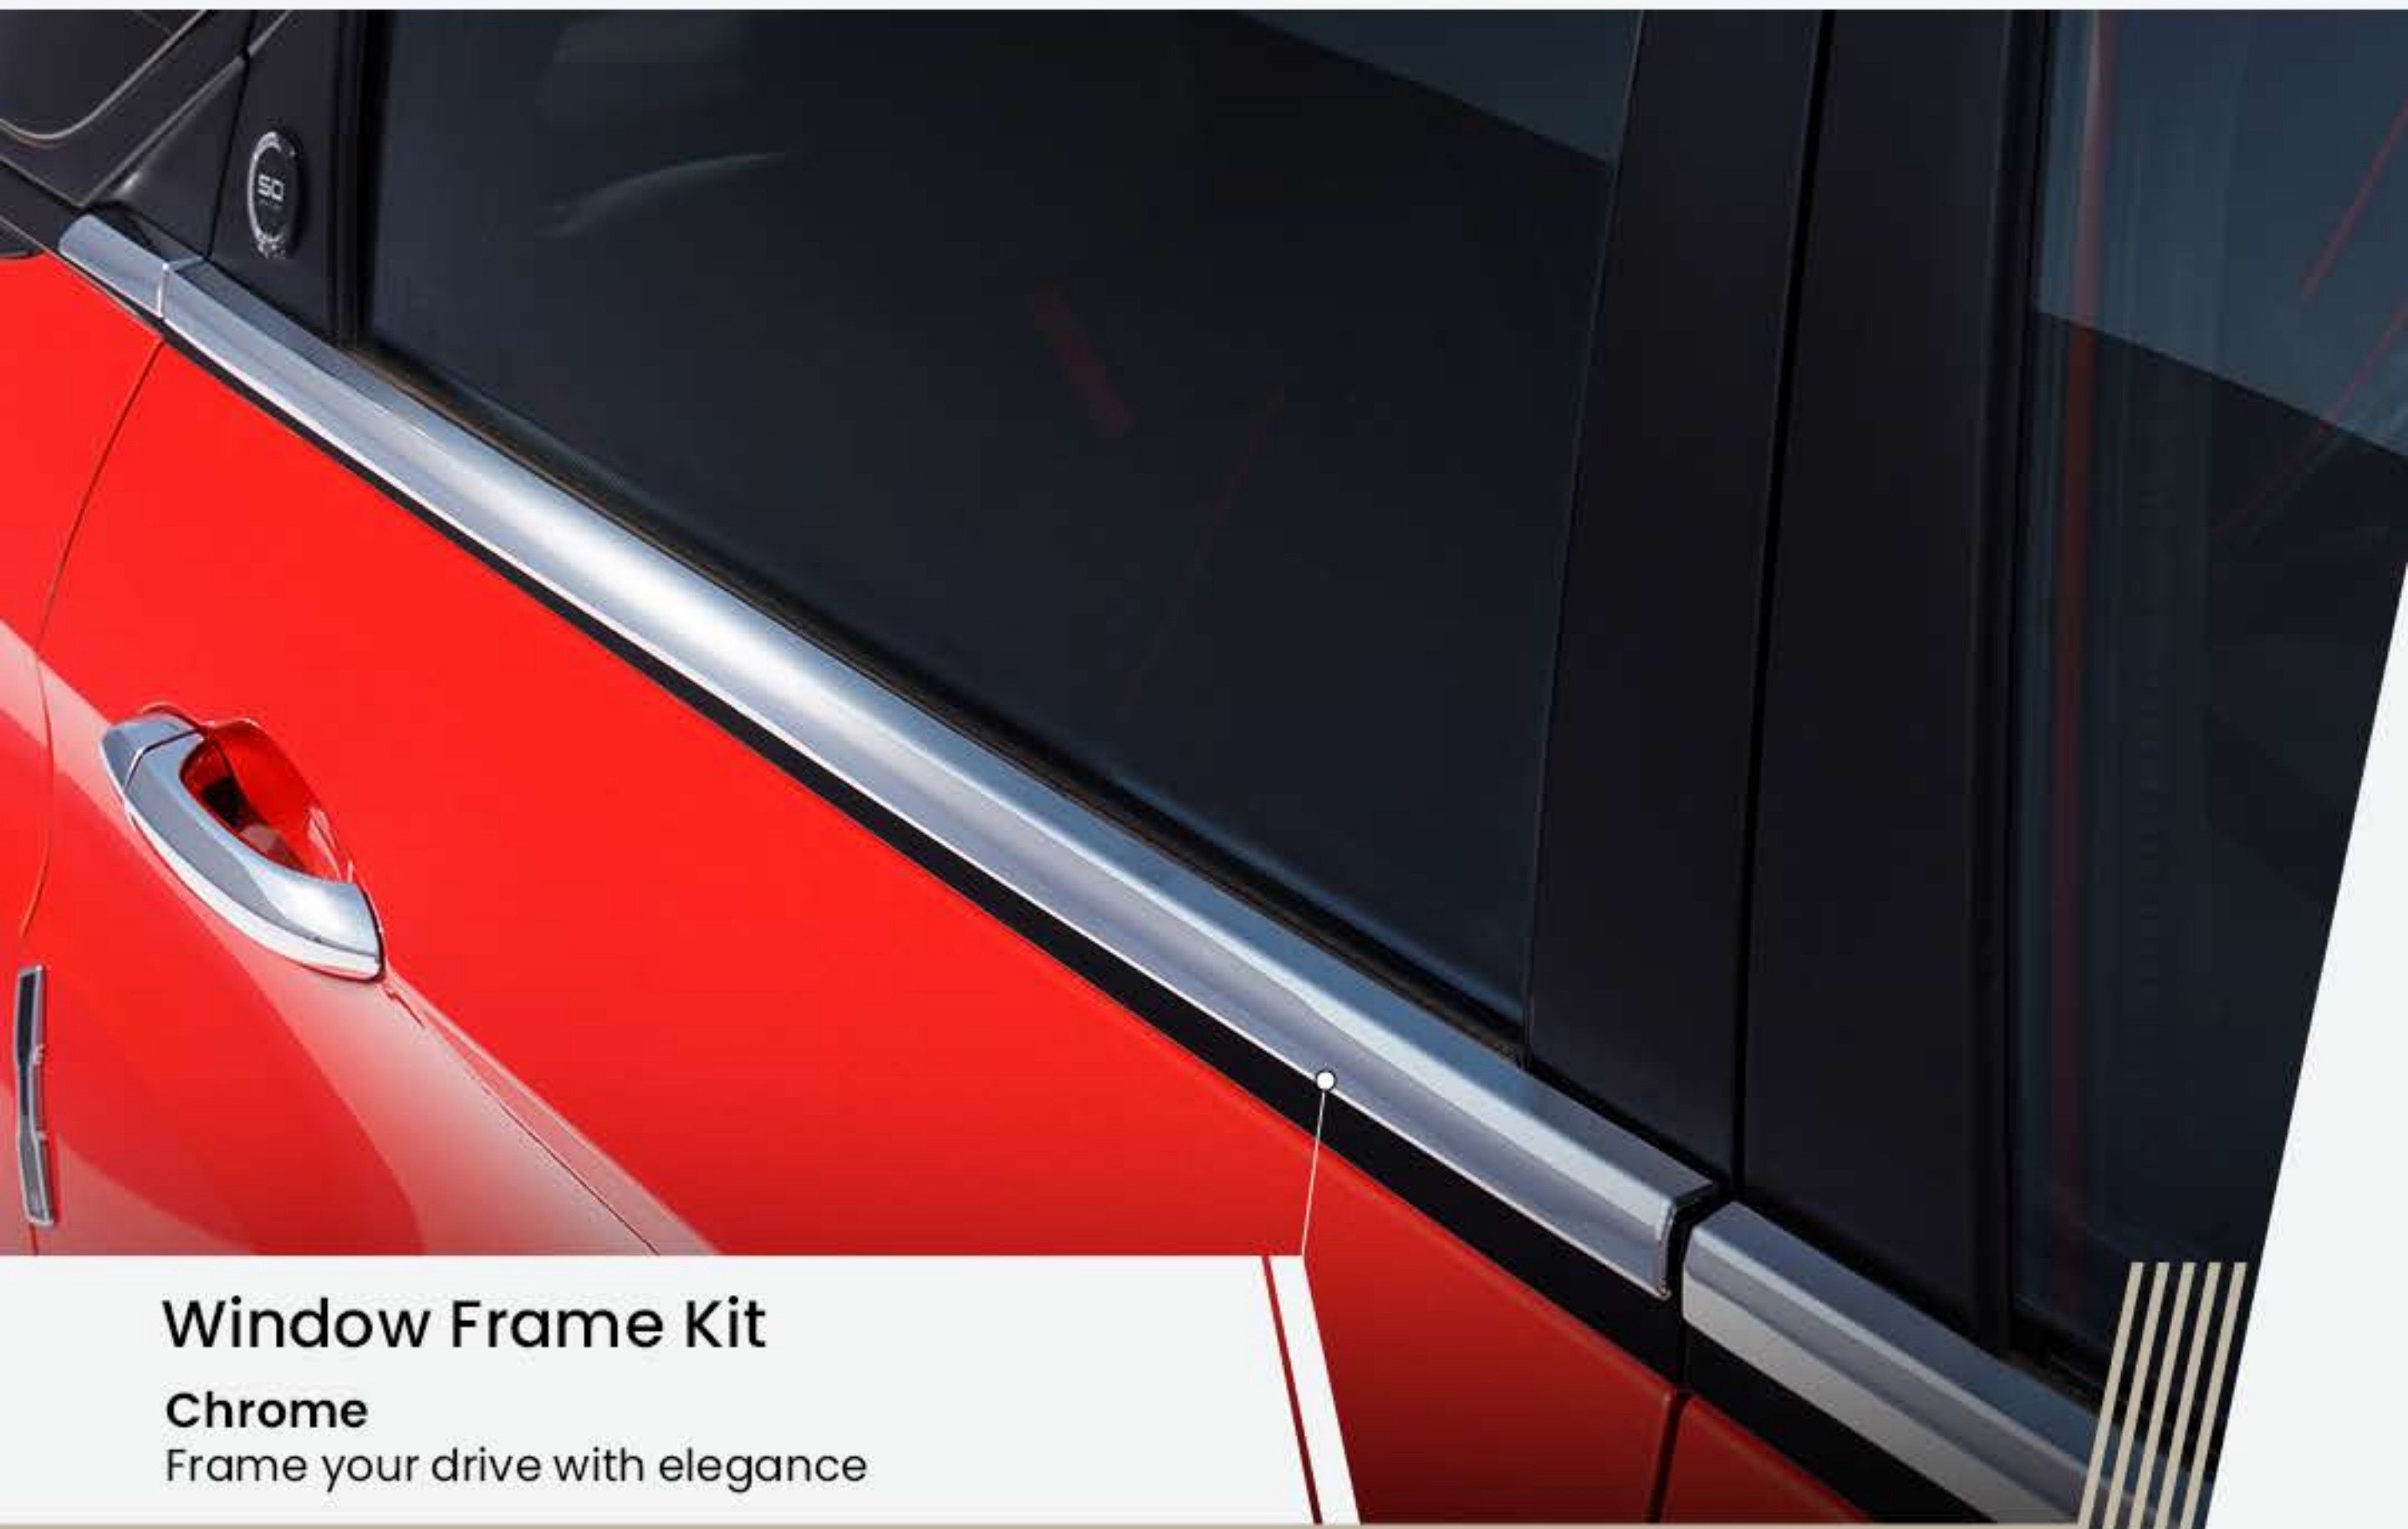

Window Frame Kit

Chrome

Frame your drive with elegance