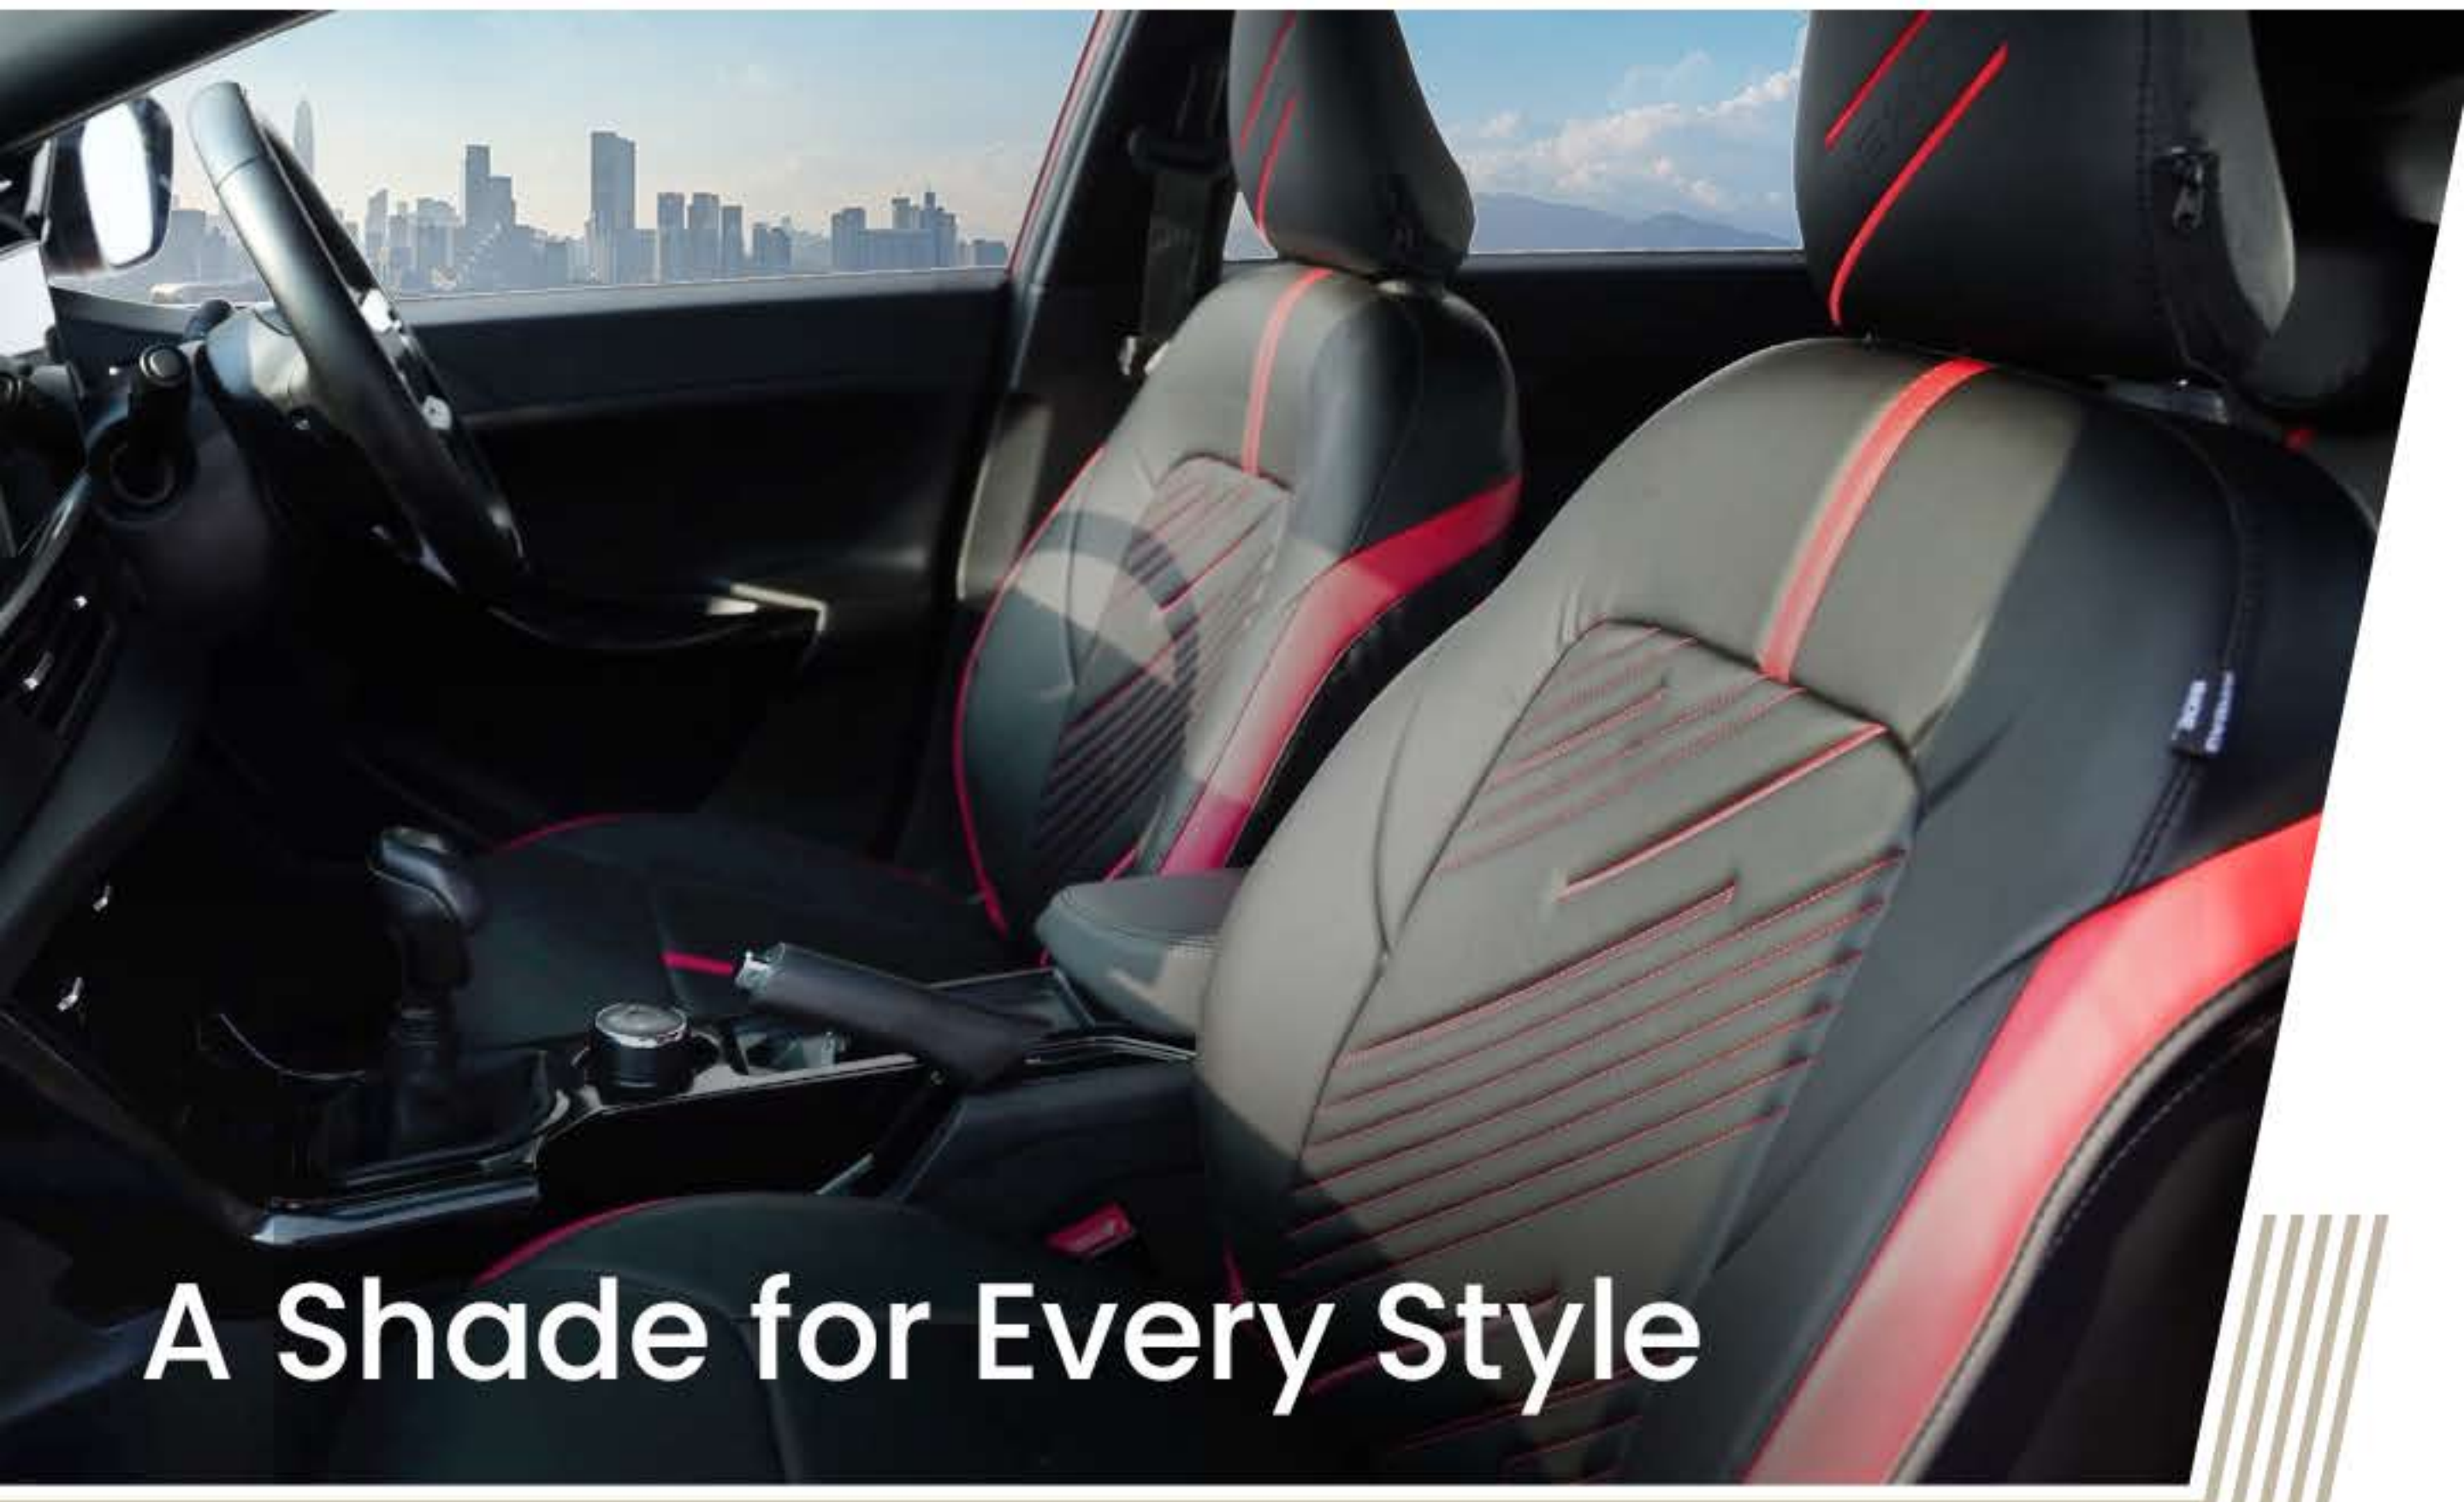

A touch of class for your cabin

A Shade for Every Style

Light Grey

Deep Purple

Ocean Blue

Bold Red

Everyday Essentials

Dash of convenience for your everyday