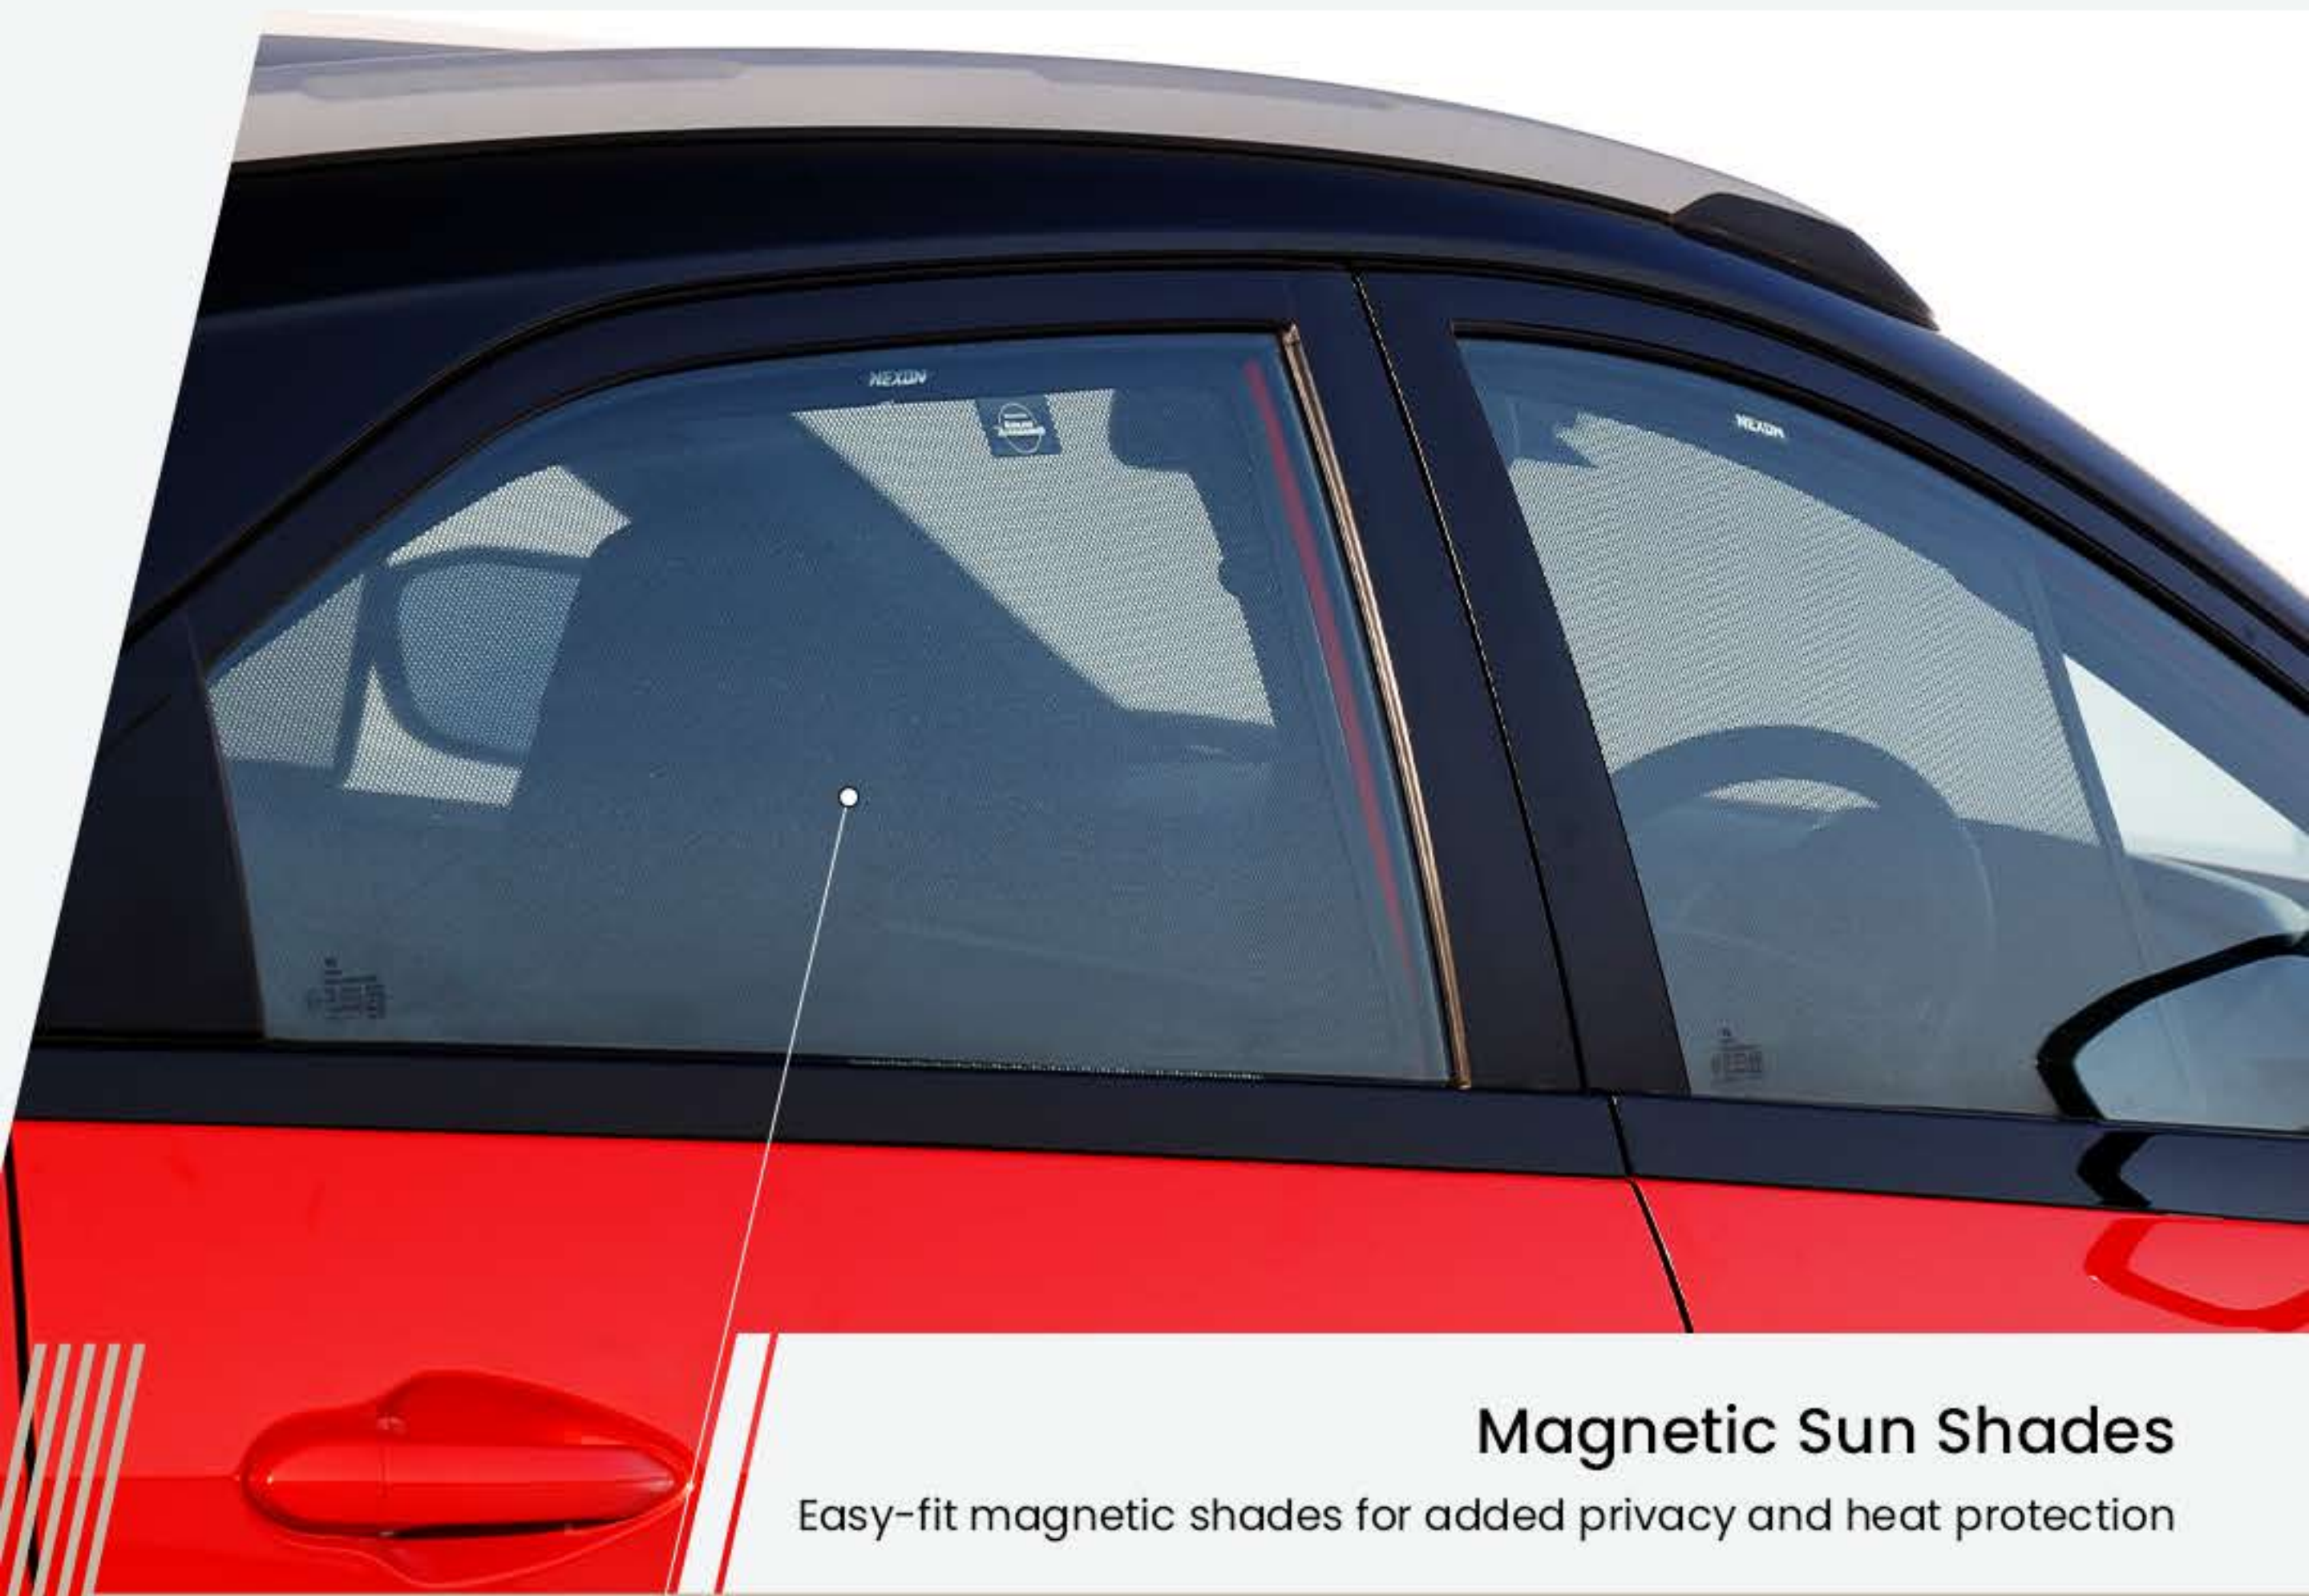

Magnetic Sun Shades

Easy-fit magnetic shades for added privacy and heat protection