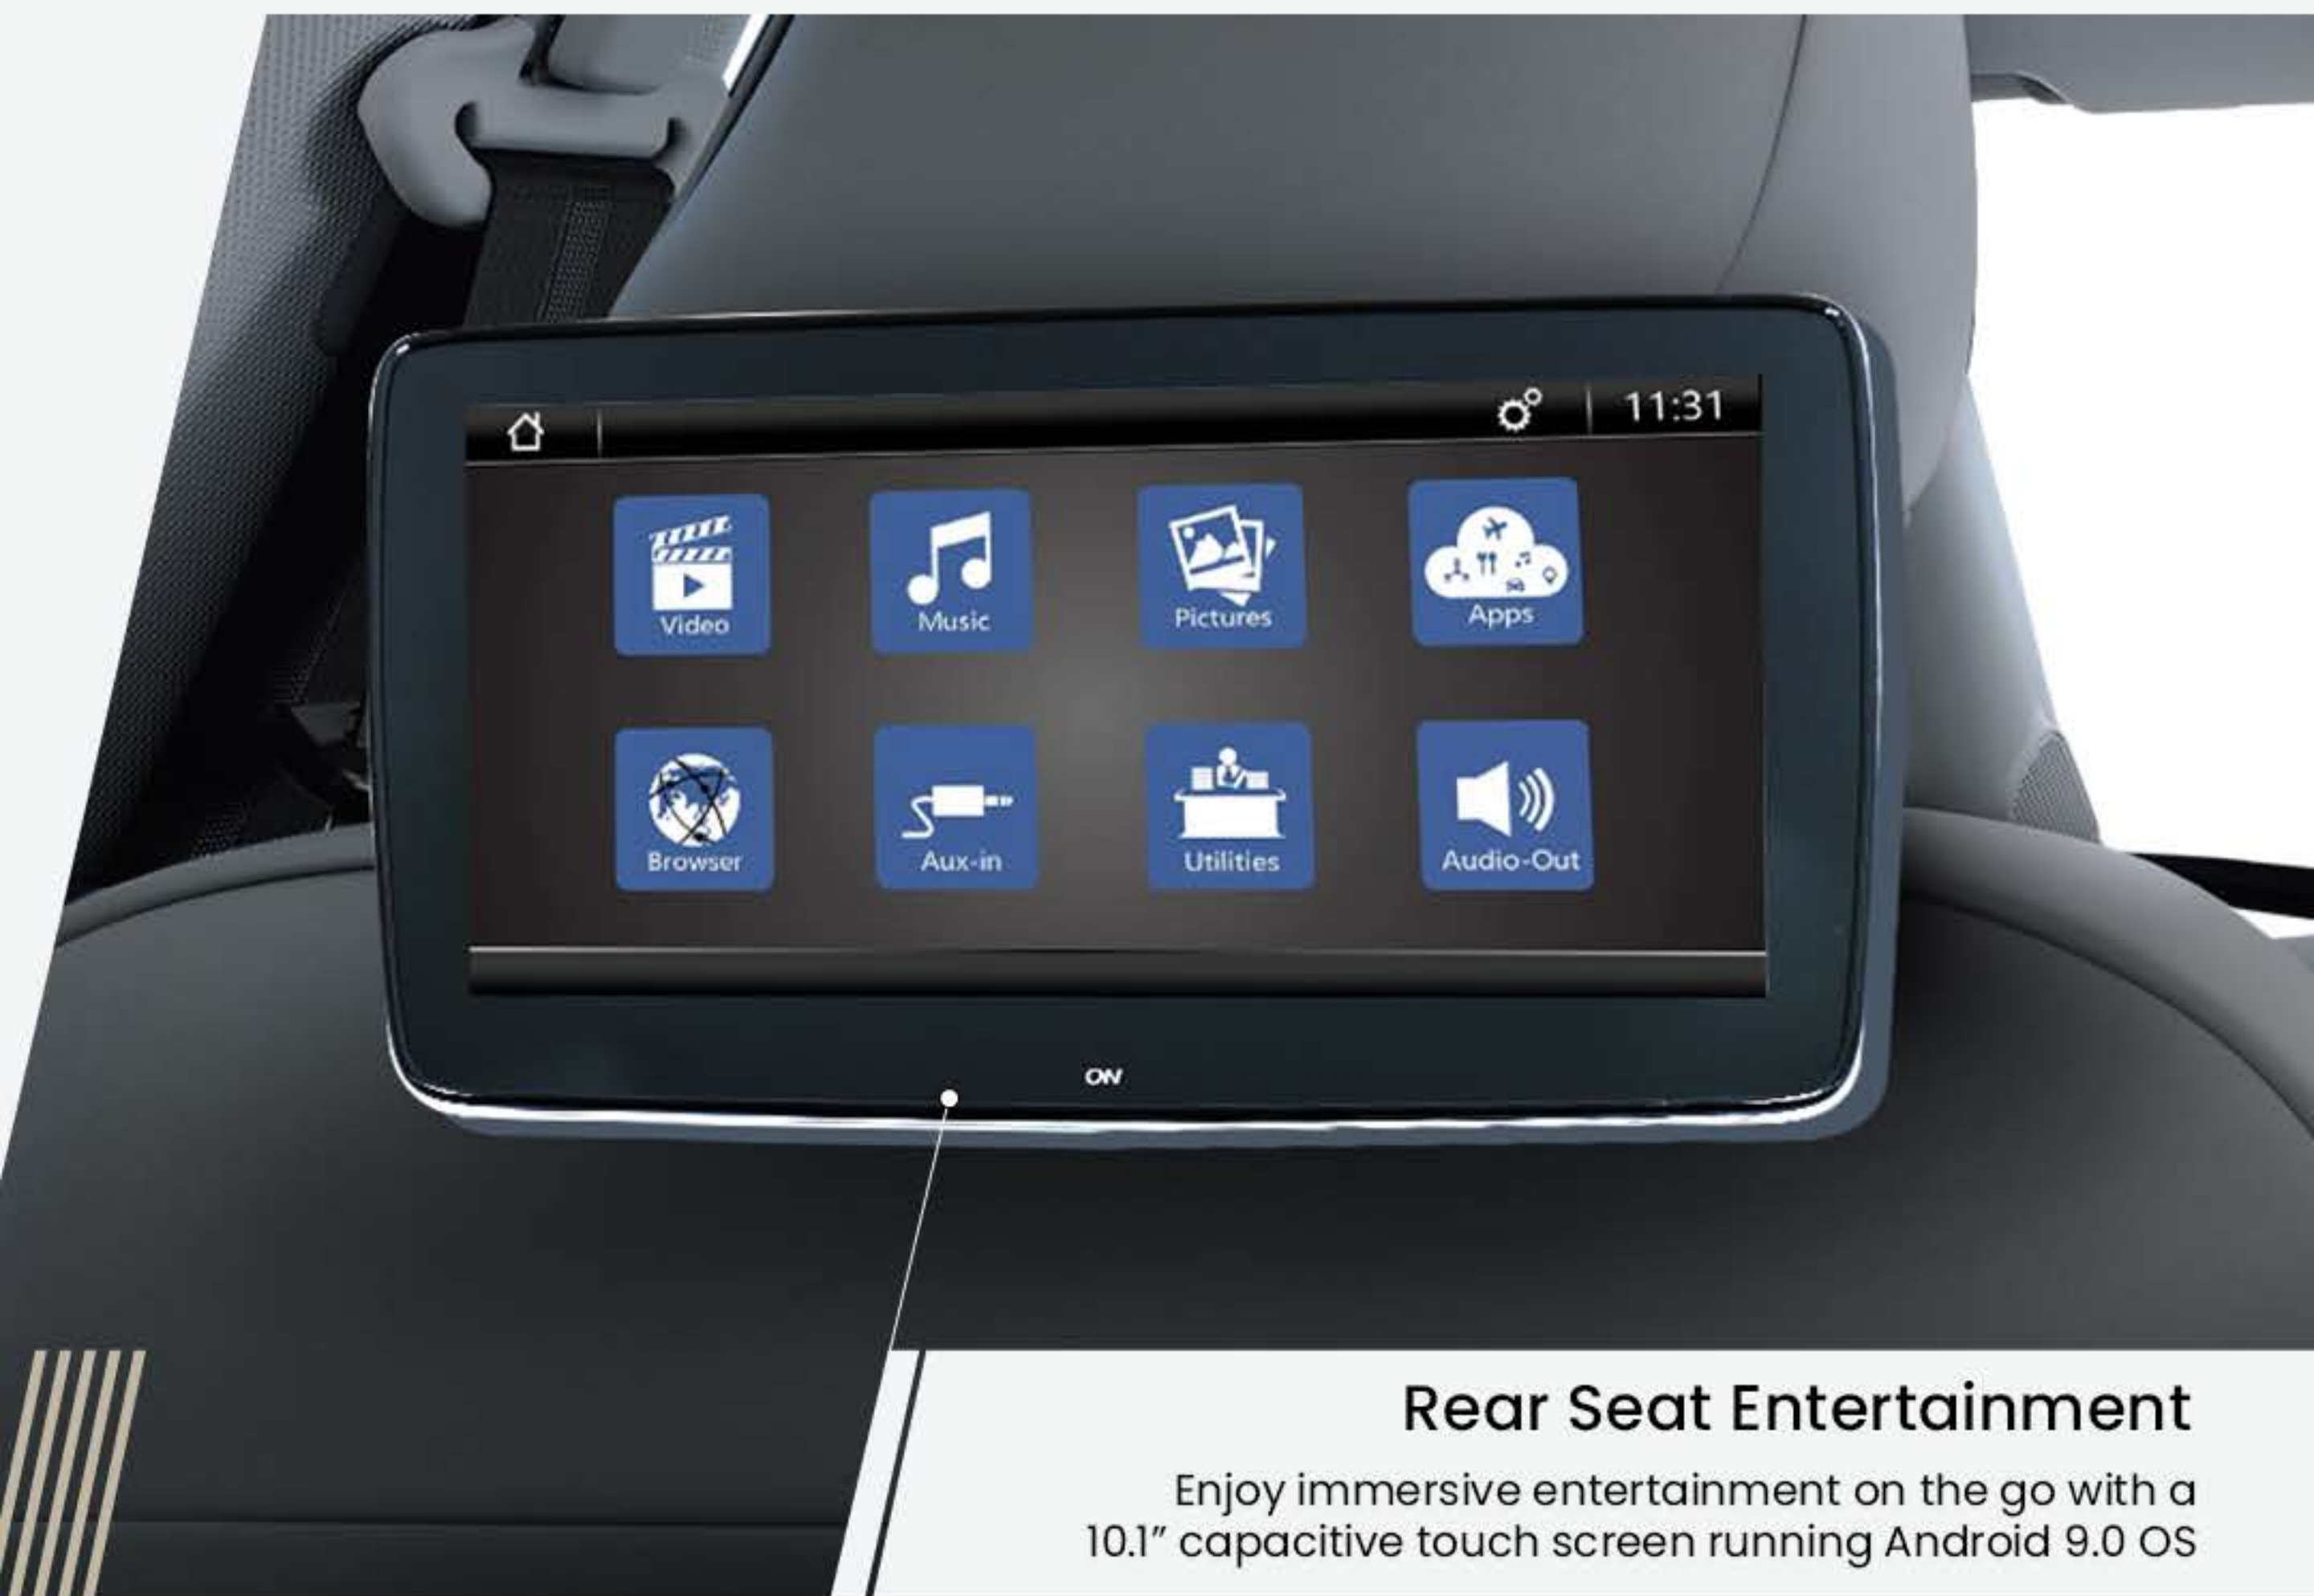

Dash Cam Advance

Smarter safety with ADAS, real-time streaming, and driver monitoring

Dash Cam 5.1

Dual-lens clarity with HD recording and smart connectivity for everyday journeys

Puddle Lamp

Up the style quotient when you are getting out of the SUV

Reverse Parking Kit

Reverse with confidence

Front Parking Sensors

Experience total peace of mind
with sensors that safeguard your SUV

Music System

Keep the entertainment and convenience going with a crisp 9" screen

Rear Seat Entertainment

Enjoy immersive entertainment on the go with a 10.1" capacitive touch screen running Android 9.0 OS

Utility Favourites

Utilities that add ease to every drive

Coffee Maker

Brew fresh coffee instantly with 20 bar self-heating coffee maker