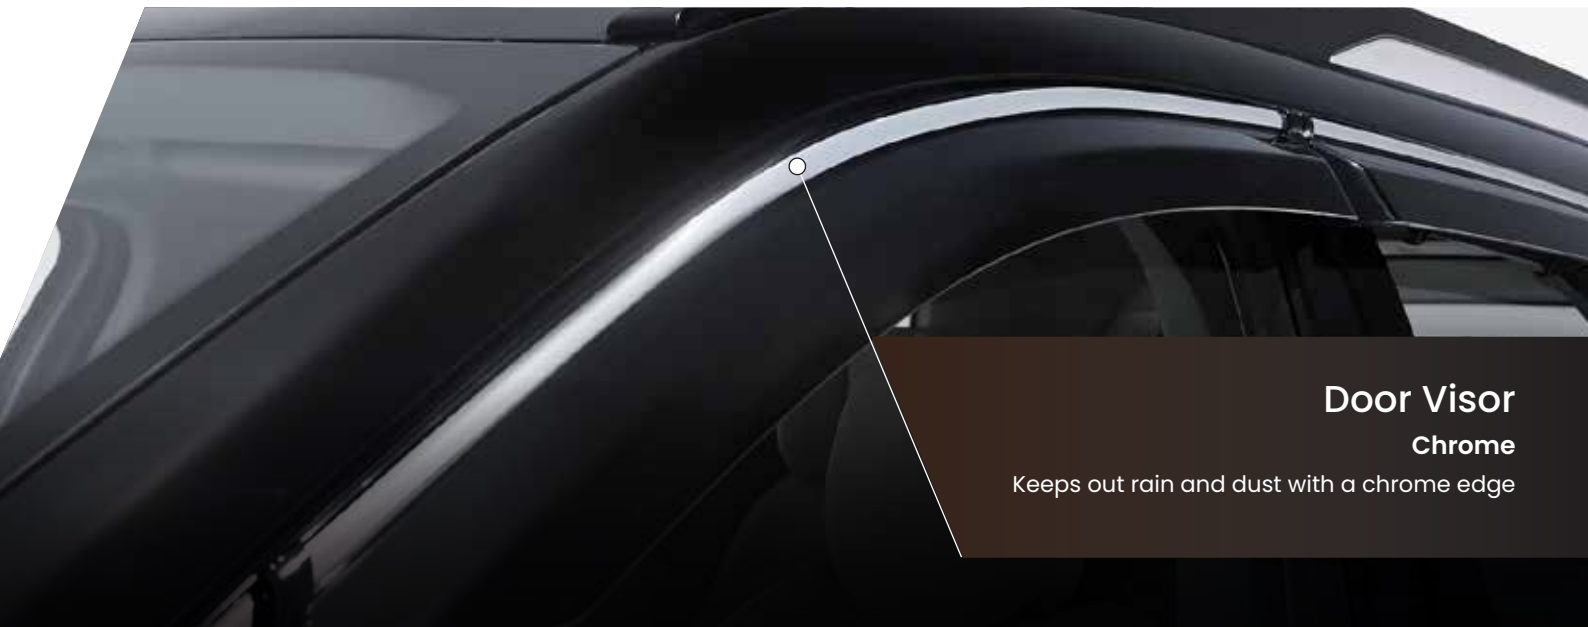

Chrome

Premium chrome detailing on every door touchpoint

Door Edge Guard

Chrome

Prevents nicks while adding chrome style

Door Visor

Chrome

Keeps out rain and dust with a chrome edge