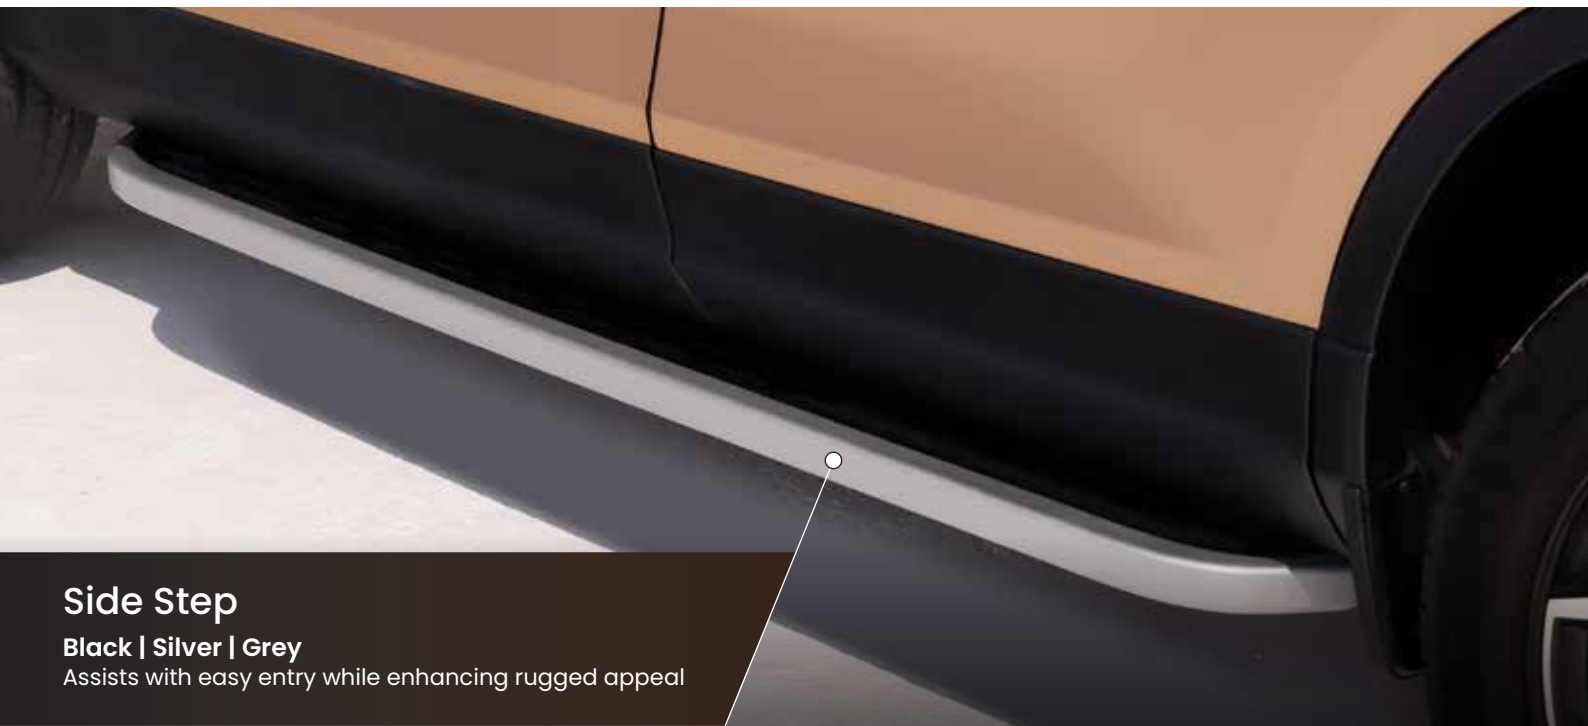

Reflector Garnish

Chrome | Black Chrome

Enhances the reflectors with chrome highlights

Side Step

Black | Silver | Grey

Assists with easy entry while enhancing rugged appeal